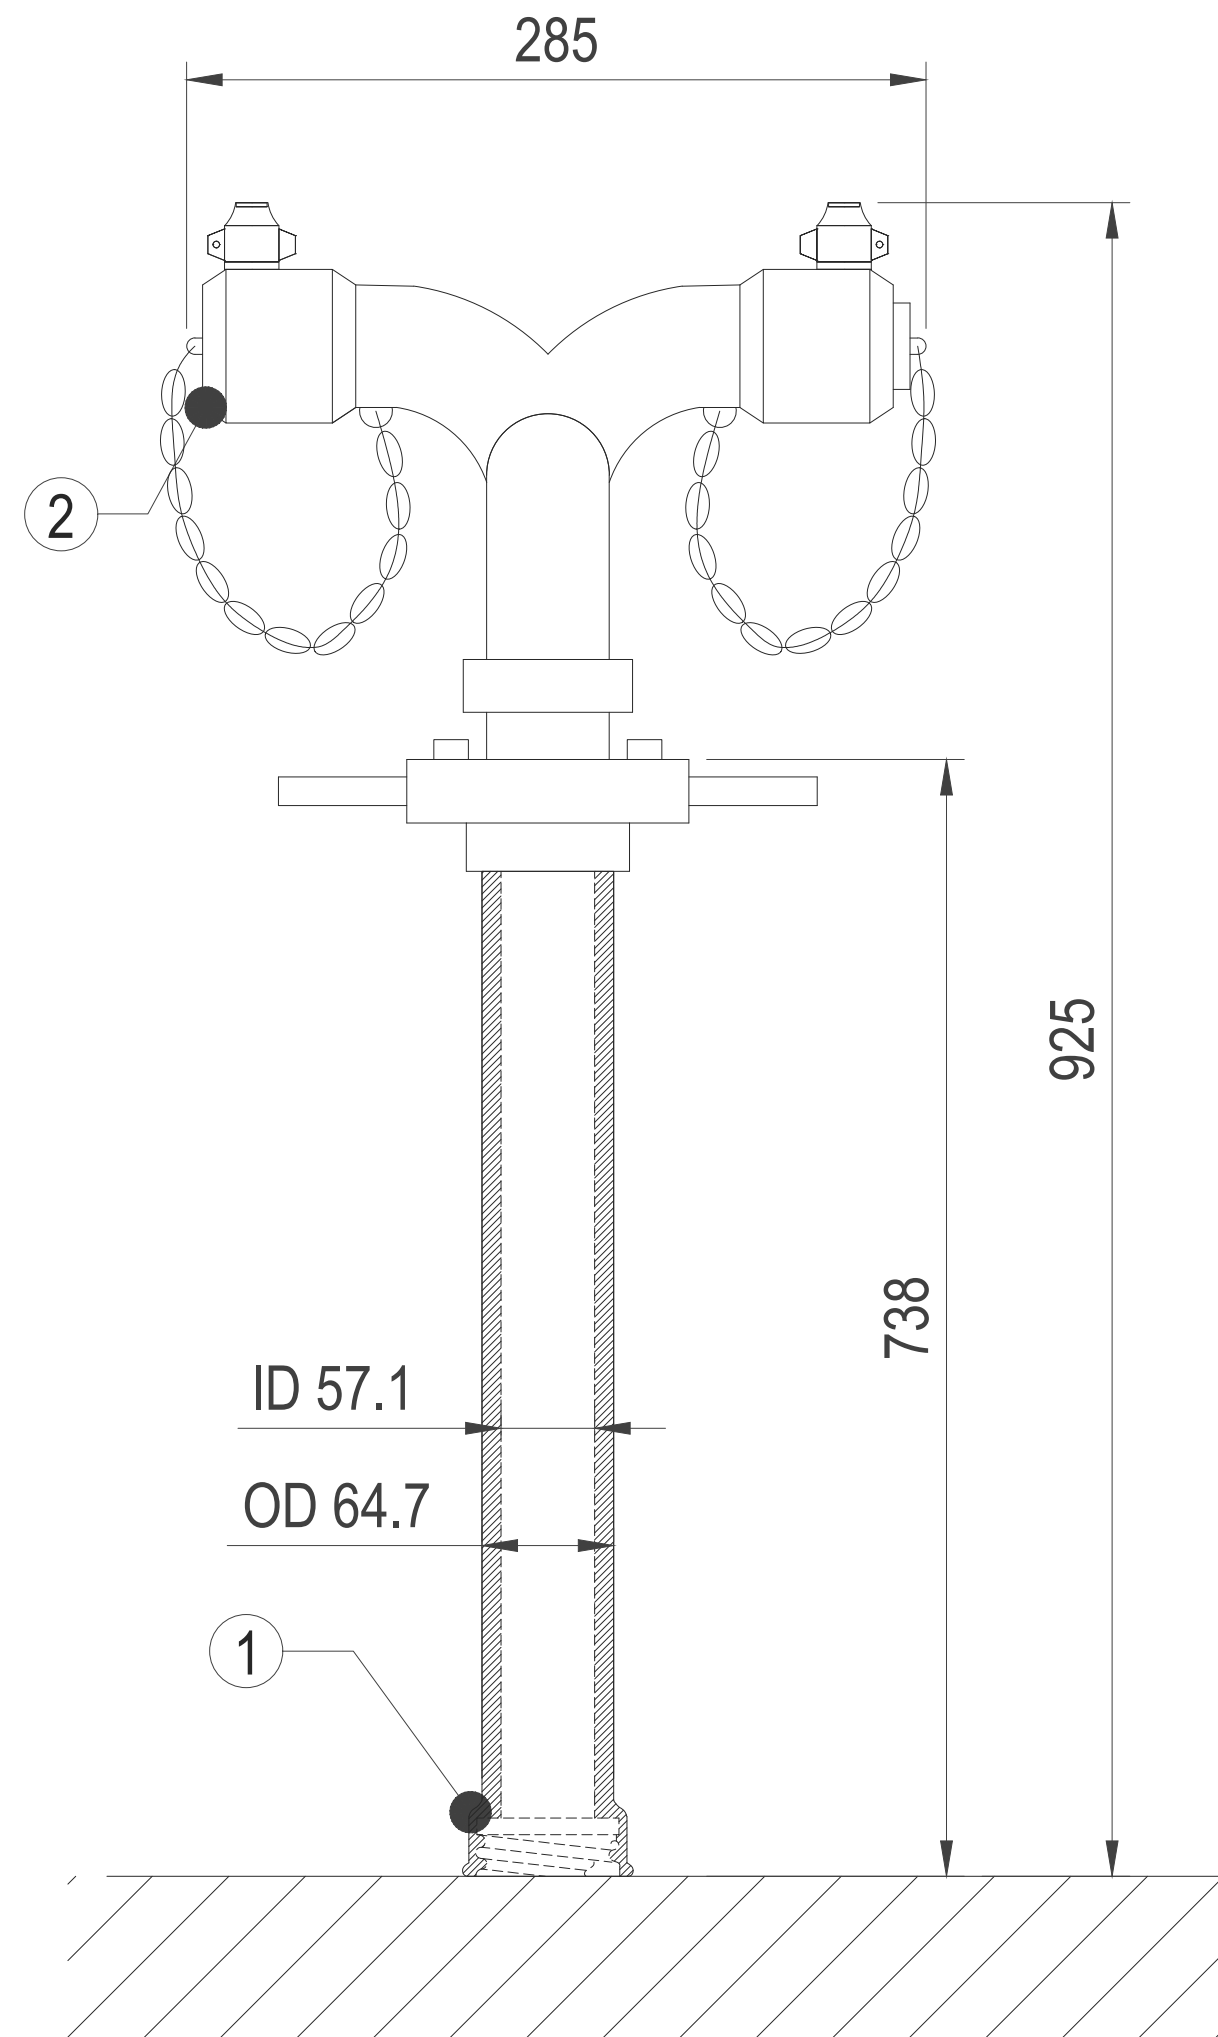

SINGLE / DOUBLE OUTLET STAND PIPES

NOTES :-

1. ALL DIMENSIONS ARE IN mm. UNLESS OTHERWISE SPECIFIED

BILL OF MATERIALS

ITEM. NO	DESCRIPTION	MATERIAL
1	STAND PIPE BASE	ALUMINIUM ALLOY
2	INSTANTANEOUS COUPLING BS 336	ALUMINIUM ALLOY

NHYD 064

NHYD062

SPECIFICATIONS

MODEL	NHYD 062	NHYD 064
TYPE	SIGLE OUTLET	DOUBLE OUTLET
INLET CONNECTION	3" FEMALE BSRT TO BS336	
OUTLET CONNECTION	1 x 2 1/2" FEMALE INSTANTANEOUS COUPLING TO BS 336	2 x 2 1/2" FEMALE INSTANTANEOUS COUPLING TO BS 336
TEST PRESSURE	24 BAR FOR 2 MINUTES	