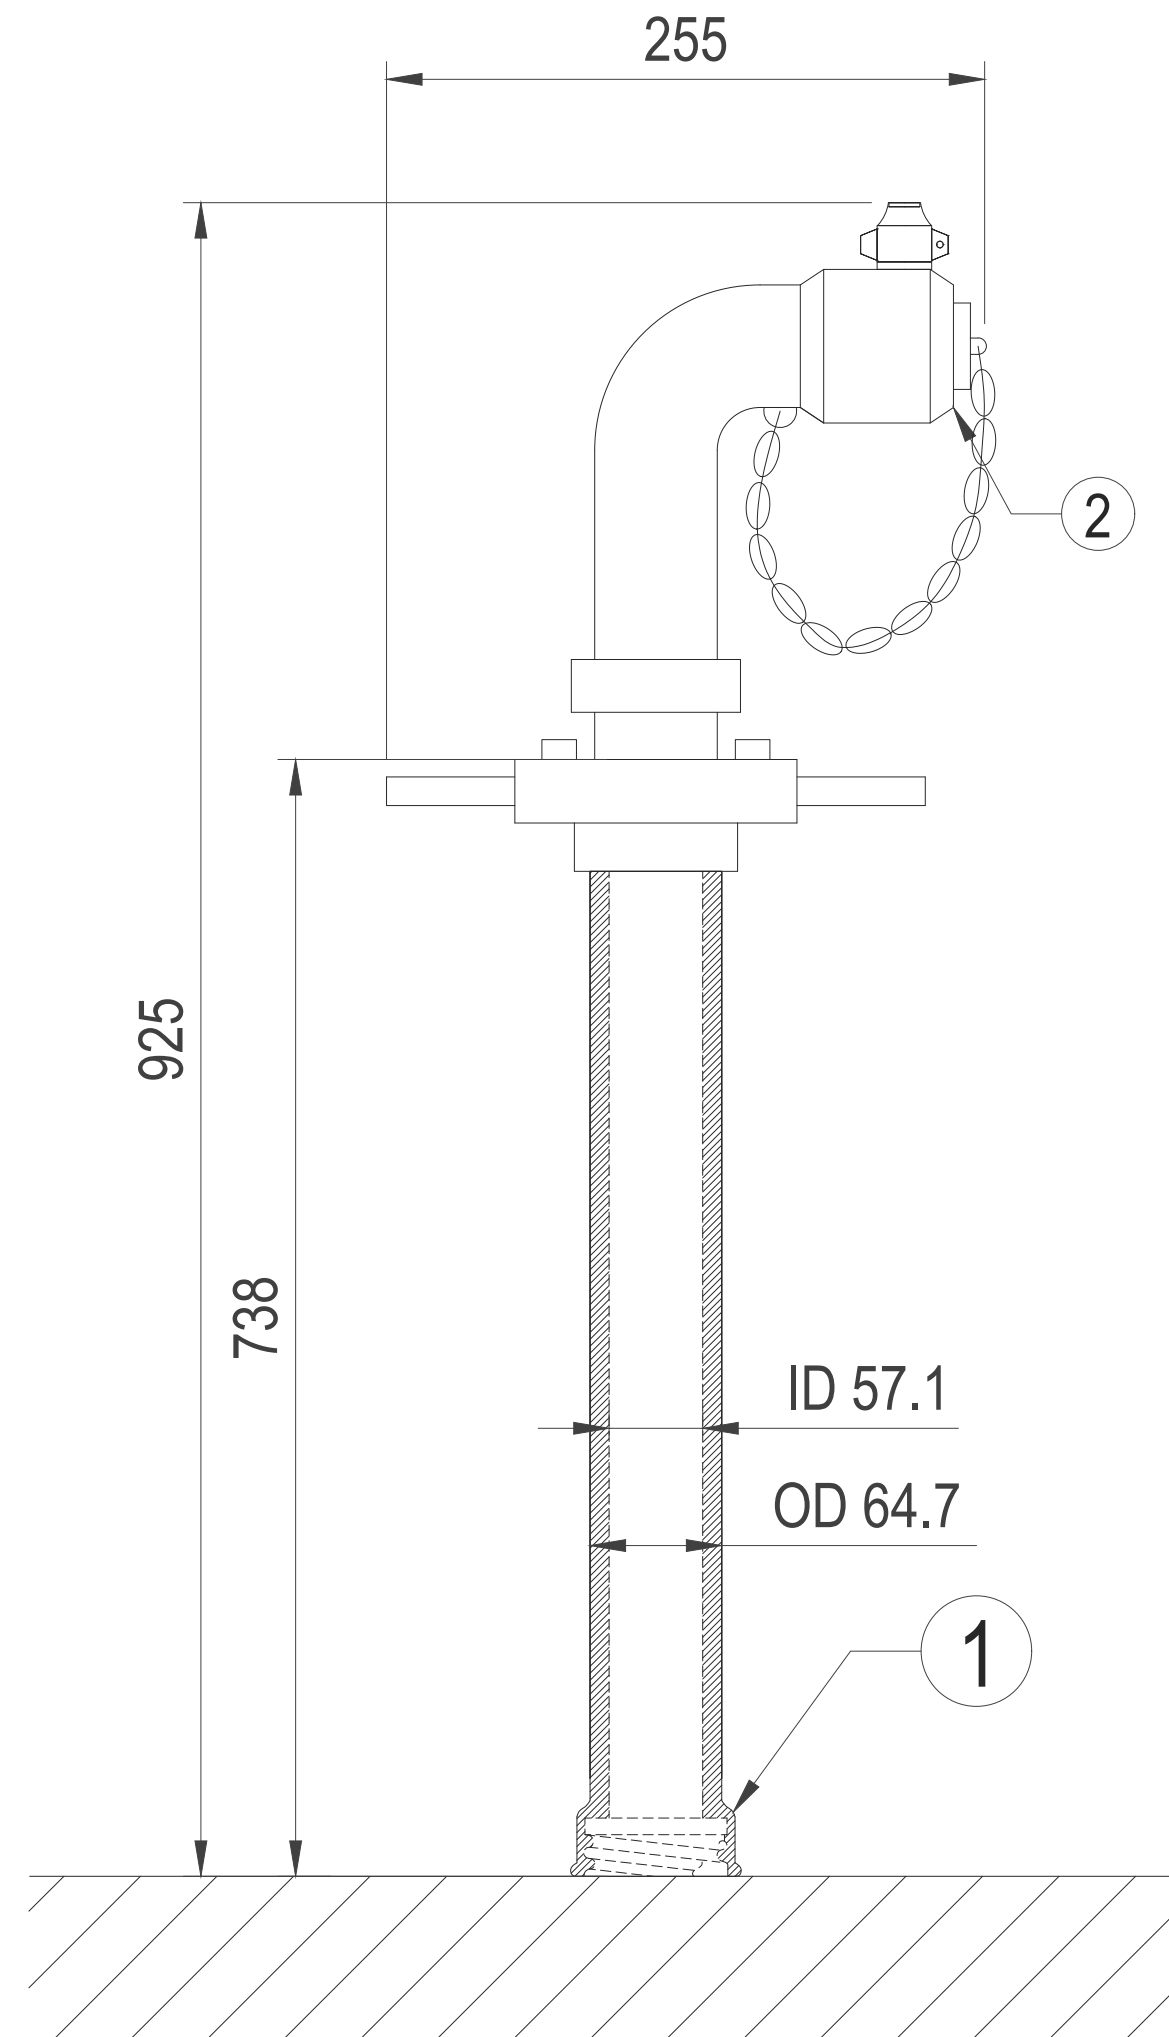

SINGLE / DOUBLE OUTLET STAND PIPES

NOTES :-

1. ALL DIMENSIONS ARE IN mm. UNLESS OTHERWISE SPECIFIED

BILL OF MATERIALS

ITEM. NO	DESCRIPTION	MATERIAL
1	STAND PIPE BASE	ALUMINIUM ALLOY
2	INSTANTANEOUS COUPLING BS 336	ALUMINIUM ALLOY

NHYD 064

NHYD062

SPECIFICATIONS

MODEL	NHYD 062	NHYD 064
TYPE	SIGLE OUTLET	DOUBLE OUTLET
INLET CONNECTION	3" FEMALE BSRT TO BS336	
OUTLET CONNECTION	1 x 2 1/2" FEMALE INSTANTANEOUS COUPLING TO BS 336	2 x 2 1/2" FEMALE INSTANTANEOUS COUPLING TO BS 336
TEST PRESSURE	24 BAR FOR 2 MINUTES	